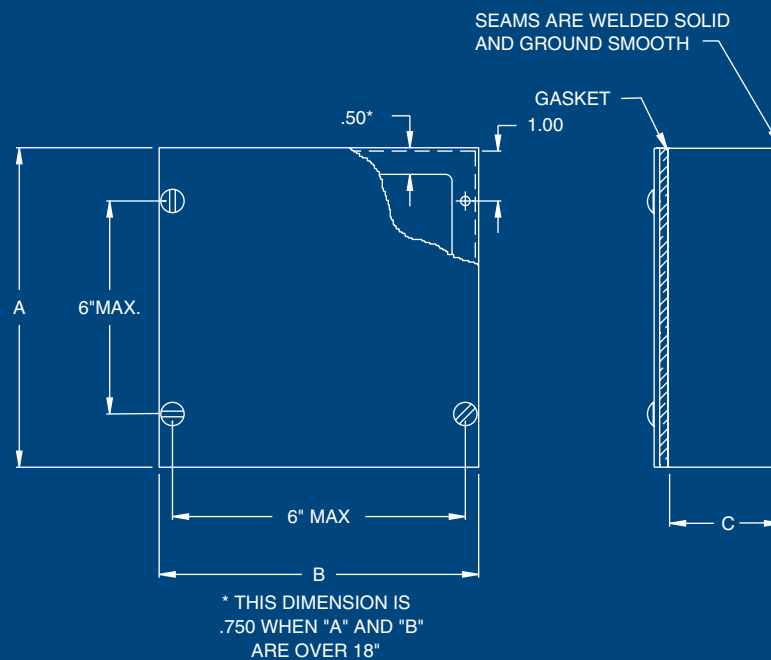

TYPE 3, 12 SCREW COVER GASKETED BOXES

Austin gasketed screw cover boxes are Underwriters Laboratories Listed for Wiring, Pull, Terminal, and Junction box application. They provide a degree of protection against rain, sleet, dust, dirt, external ice formation, and noncorrosive liquids.

Construction:

- Fabricated in accordance with UL specifications from code gauge steel.
- Continuously welded seams ground smooth.
- Neoprene gasket attached to cover with oil resistant adhesive.
- No mounting holes or mounting feet.

Finish:

Austin gasketed screw cover boxes are constructed standard in galvanized steel. An ANSI 61 gray polyester powder coating over phosphatized surfaces is available on request.

Options:

- Special materials.
- Special finishes.
- Custom box size or construction.

**INDUSTRY
STANDARDS**

UL 50 Types 3 & 12
NEMA Types 3 & 12
(except for mounting
provisions)
CUL Types 3 & 0

Austin Electrical Enclosures
Post Office Box 2320
Yadkinville, NC 27055

Phone: 336.468.2851
800.288.2851