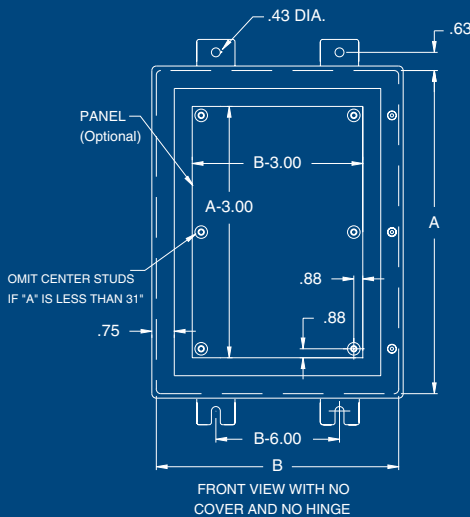

LARGE OILTIGHT ENCLOSURES

email us for quotes: midsouthcable@aol.com

www.webelectrical.net

Austin large oiltight (JXL) enclosures are Underwriters Laboratories Listed and are designed to house electrical controls, instruments, and terminals. They provide a degree of protection against dust, dirt, spraying of water, oil, and noncorrosive liquids.

email us for quotes: midsouthcable@aol.com

www.webelectrical.net

Construction:

- Fabricated in accordance with UL specifications from code gauge steel.
- Continuously welded seams ground smooth.
- Door attached by continuous hinge and captivated screws threaded into sealed wells.
- Neoprene gasket attached to door with oil resistant adhesive.
- Standard plastic self-adhesive print pocket.
- Standard collar studs provided for mounting optional panel.
- External mounting feet.

Type 4, 12 & 13
Oiltight
Enclosures

Finish:

Austin large oiltight enclosures are provided standard with an ANSI 61 gray polyester powder coating. Optional panels are painted white.

Options:

- Special materials.
- Special finishes.
- Custom box size or construction.

INDUSTRY STANDARDS

UL 50 **Type 12 & 13**
UL 508 **Type 12 & 13**
NEMA **Type 12 & 13**
CUL **Type 12 & 13**

Austin Electrical Enclosures
Post Office Box 2320
Yadkinville, NC 27055

Phone: 336.468.2851
800.288.2851