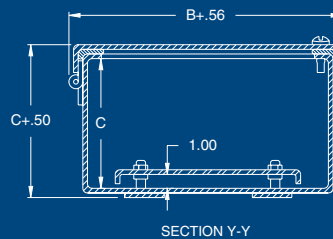

LARGE OILTIGHT ENCLOSURES

email us for quotes: midsouthcable@aol.com

www.webelectrical.net

Austin large oiltight (JXL) enclosures are Underwriters Laboratories Listed and are designed to house electrical controls, instruments, and terminals. They provide a degree of protection against dust, dirt, spraying of water, oil, and noncorrosive liquids.

email us for quotes: midsouthcable@aol.com

www.webelectrical.net

Construction:

- Fabricated in accordance with UL specifications from code gauge steel.
- Continuously welded seams ground smooth.
- Door attached by continuous hinge and captivated screws threaded into sealed wells.
- Neoprene gasket attached to door with oil resistant adhesive.
- Standard plastic self-adhesive print pocket.
- Standard collar studs provided for mounting optional panel.
- External mounting feet.

Type 4, 12 & 13
Oiltight
Enclosures

Finish:

Austin large oiltight enclosures are provided standard with an ANSI 61 gray polyester powder coating. Optional panels are painted white.

Options:

- Special materials.
- Special finishes.
- Custom box size or construction.

INDUSTRY STANDARDS

UL 50 **Type 12 & 13**
UL 508 **Type 12 & 13**
NEMA **Type 12 & 13**
CUL **Type 12 & 13**

Austin Electrical Enclosures
Post Office Box 2320
Yadkinville, NC 27055

Phone: 336.468.2851
800.288.2851