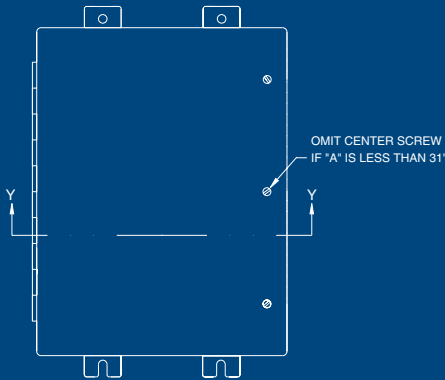

LARGE OILTIGHT ENCLOSURES

email us for quotes: midsouthcable@aol.com

www.webelectrical.net

Austin large oiltight (JXL) enclosures are Underwriters Laboratories Listed and are designed to house electrical controls, instruments, and terminals. They provide a degree of protection against dust, dirt, spraying of water, oil, and noncorrosive liquids.

email us for quotes: midsouthcable@aol.com

www.webelectrical.net

Construction:

- Fabricated in accordance with UL specifications from code gauge steel.
- Continuously welded seams ground smooth.
- Door attached by continuous hinge and captivated screws threaded into sealed wells.
- Neoprene gasket attached to door with oil resistant adhesive.
- Standard plastic self-adhesive print pocket.
- Standard collar studs provided for mounting optional panel.
- External mounting feet.

Type 4, 12 & 13
Oiltight
Enclosures

Finish:

Austin large oiltight enclosures are provided standard with an ANSI 61 gray polyester powder coating. Optional panels are painted white.

Options:

- Special materials.
- Special finishes.
- Custom box size or construction.

INDUSTRY STANDARDS

UL 50 **Type 12 & 13**
UL 508 **Type 12 & 13**
NEMA **Type 12 & 13**
CUL **Type 12 & 13**

Austin Electrical Enclosures
Post Office Box 2320
Yadkinville, NC 27055

Phone: 336.468.2851
800.288.2851